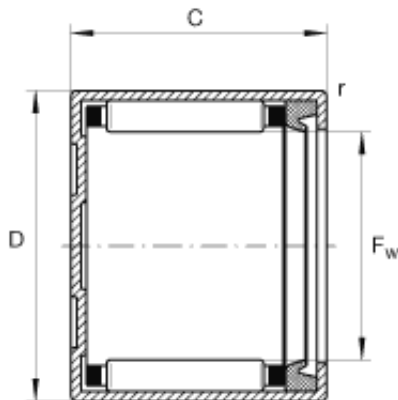

LLC NTN-SNR RUS

INA BCE66-P needle roller bearings

Bearing No. BCE66-P

Size	9.525x14.288x9.525 mm
Bore Diameter	9,525 mm
Outer Diameter	14,288 mm
Width	9,525 mm
F_w	3/8 inch
F_w	9,525 mm
D	0,563 inch
D	14,288 mm
C	0,375 inch
C	9,525 mm
m	0,011 lbs / Weight
m	5 g / Weight
C_r	650 lbf / Dynamic load rating (radial)
C_r	2900 N / Dynamic load rating (radial)
C_{0r}	610 lbf / Static load rating (radial)
C_{0r}	2700 N / Static load rating (radial)
n_G	25000 1/min / Limiting speed
n_B	18700 1/min / Reference speed
Category	Bearings
Inventory	0.0
Manufacturer Name	SCHAEFFLER GROUP
Minimum Buy Quantity	N/A

BCE66-P Bearing 2D drawings and 3D CAD models

LLC NTN-SNR RUS

Weight / Kilogram	0.006
Product Group	B04144